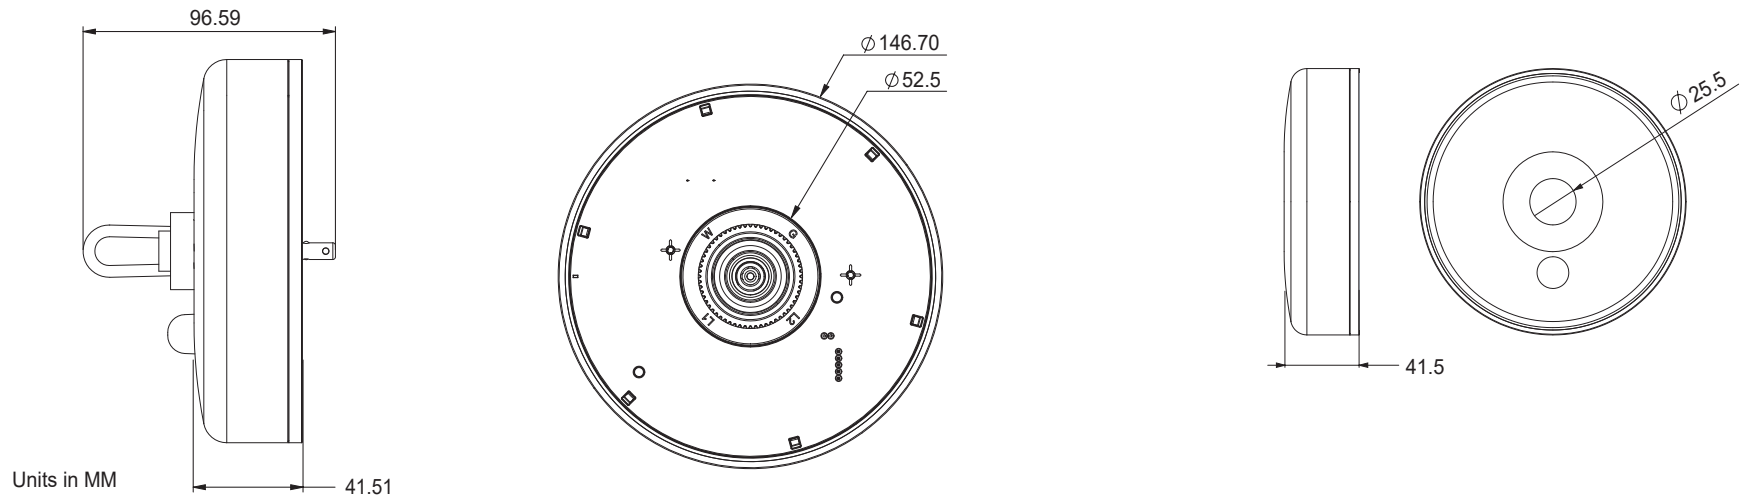

Side-wire termination, accepts No.18 & No.20 AWG stranded wire.

Suitable for Luminaire support Max. 50 lbs.

Double locking mechanism.

Tested to 200 lbs static load.

Smart features include phone control, voice control, dimming, scheduling, RGB changing ring light, back up white.

“emergency” light.

UL File #E306210.

Smart Controller E506538.

“Mating System”- Must use in combination with compatible SkyOutlet mounting support

“Smart Canopy” - Center hole diameter minimum 25.5mm Height minimum 41.5mm